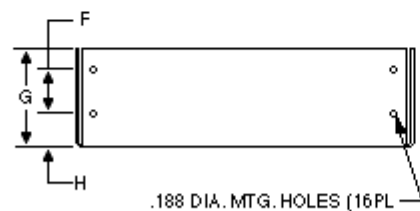

CC Case

Overall Size: 9.38" x 4.87" x 3.28"
238.25mm x 123.70mm x 83.31mm
Weight 7 lbs.

	INCH	mm
A	9.38	238.25
B	8.375	212.73
C	0.50	12.70
D	4.87	123.70
E	4.125	104.78
F	1.250	31.75
G	2.75	69.85
H	0.75	19.05
J	0.450	11.43