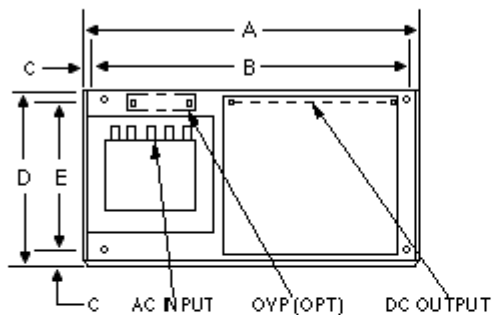

CC Case

Overall Size: 9.38" x 4.87" x 3.28"
238.25mm x 123.70mm x 83.31mm
Weight 7 lbs.

	INCH	mm
A	9.38	238.25
B	8.375	212.73
C	0.50	12.70
D	4.87	123.70
E	4.125	104.78
F	1.250	31.75
G	2.75	69.85
H	0.75	19.05
J	0.450	11.43