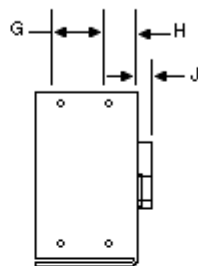

CC Case

Overall Size: 9.38" x 4.87" x 3.28"
238.25mm x 123.70mm x 83.31mm
Weight 7 lbs.

	INCH	mm
A	9.38	238.25
B	8.375	212.73
C	0.50	12.70
D	4.87	123.70
E	4.125	104.78
F	1.250	31.75
G	2.75	69.85
H	0.75	19.05
J	0.450	11.43