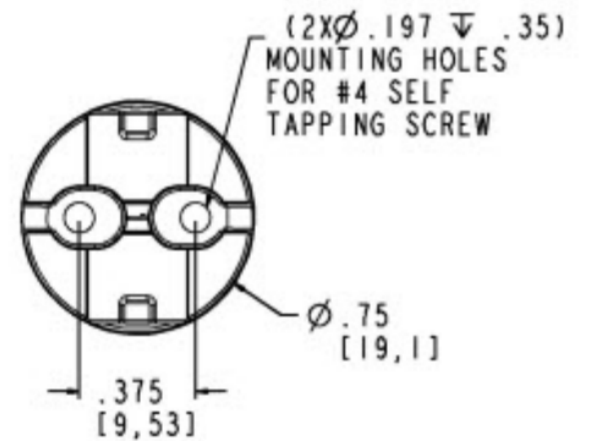

LEADWIRE 15.0[381] LONG
24 AWG PTFE COATED

ASCO VALVE FLORHAM PARK, NJ 70932 DATE: FEBRUARY 2010	PART NUMBER: 411L3112HV http://www.ascovalve.com (c) 2010 ASCO Valve Inc
DIMENSIONS ARE IN INCHES, MM IN BRACKETS DRAWING IS FOR REFERENCE ONLY	