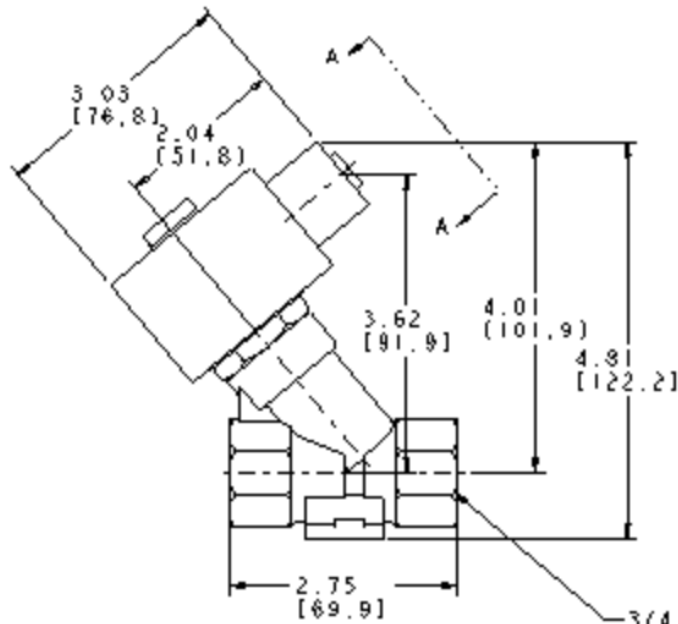

VIEW A-A

3/4 ANPT
BOTH ENDS

ASCO VALVE FLORHAM PARK, NJ 70932 DATE: SEPTEMBER 2001	PART NUMBER: 8222G49 http://www.ascovalve.com (c) 2001 ASCO Valve Inc.
--	---

DIMENSIONS ARE IN INCHES, MM IN BRACKETS
DRAWING IS FOR REFERENCE ONLY