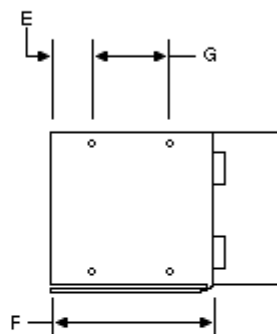

F Case

Overall Size: 16.75" x 5.00" x 4.88"

425.45mm x 127mm x 123.95mm

Weight 19 lbs.

	INCH	mm
A	16.75	425.45
B	16.00	406.40
C	4.88	123.95
D	4.125	104.80
E	0.375	9.53
F	3.50	88.90
G	2.50	63.50
H	1.50	36.10
J	3.50	88.90
K	2.50	63.50