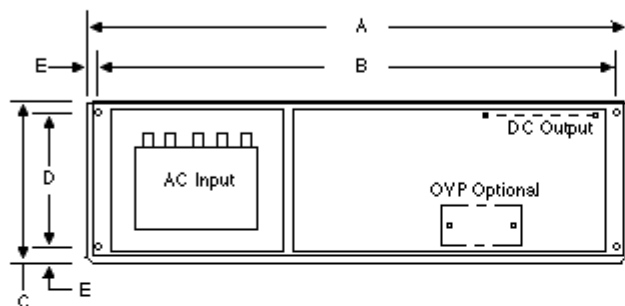

F Case

Overall Size: 16.75" x 5.00" x 4.88"

425.45mm x 127mm x 123.95mm

Weight 19 lbs.

	INCH	mm
A	16.75	425.45
B	16.00	406.40
C	4.88	123.95
D	4.125	104.80
E	0.375	9.53
F	3.50	88.90
G	2.50	63.50
H	1.50	36.10
J	3.50	88.90
K	2.50	63.50