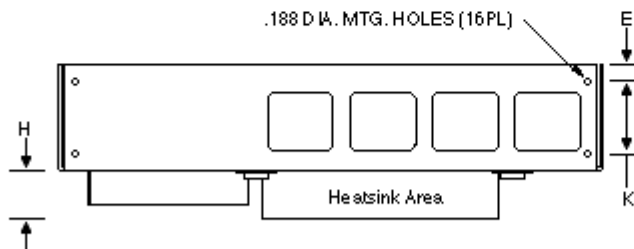

F Case

Overall Size: 16.75" x 5.00" x 4.88"

425.45mm x 127mm x 123.95mm

Weight 19 lbs.

	INCH	mm
A	16.75	425.45
B	16.00	406.40
C	4.88	123.95
D	4.125	104.80
E	0.375	9.53
F	3.50	88.90
G	2.50	63.50
H	1.50	36.10
J	3.50	88.90
K	2.50	63.50