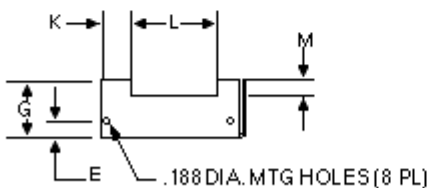

AA Case

Overall Size: 6.50" x 4.00" x 2.10"

165.10mm x 101.60mm x 53.34mm

Weight 2 lbs.

	INCH	mm
A	4.00	101.60
B	3.375	85.73
C	6.50	165.10
D	5.750	146.05
E	0.75	19.05
F	0.450	11.43
G	1.62	41.15
H	0.25	6.35
J	0.50	12.70
K	0.955	24.26
L	2.37	60.20
M	0.57	14.48