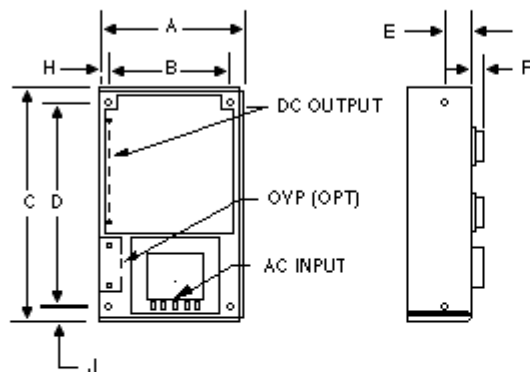

AA Case

Overall Size: 6.50" x 4.00" x 2.10"

165.10mm x 101.60mm x 53.34mm

Weight 2 lbs.

	INCH	mm
A	4.00	101.60
B	3.375	85.73
C	6.50	165.10
D	5.750	146.05
E	0.75	19.05
F	0.450	11.43
G	1.62	41.15
H	0.25	6.35
J	0.50	12.70
K	0.955	24.26
L	2.37	60.20
M	0.57	14.48