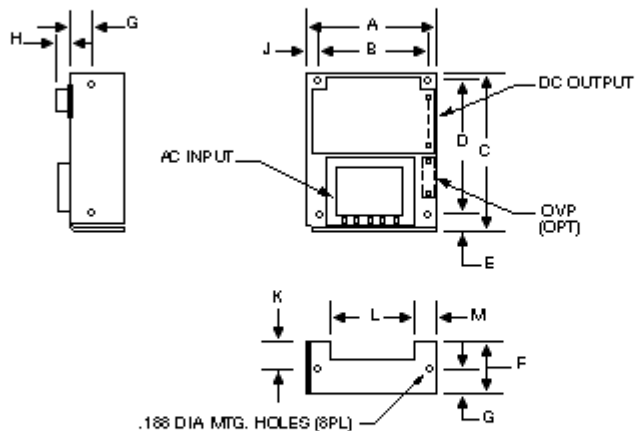

B Case**Overall Size: 4.87" x 4.00" x 2.10"****123.70mm x 101.60mm x 53.34mm****Weight 2 lbs.**

	INCH	mm
A	4.00	101.60
B	3.375	85.73
C	4.87	123.70
D	4.125	104.78
E	0.50	12.70
F	1.62	41.15
G	0.75	19.05
H	0.450	11.43
J	0.38	9.65
K	0.57	14.48
L	2.60	66.04
M	0.794	20.17