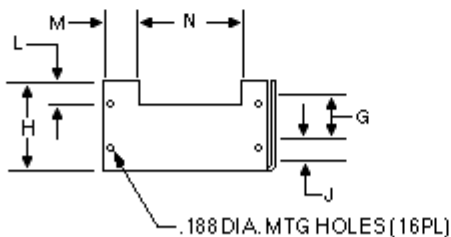

BB Case

Overall Size: 7.00" x 4.88" x 2.95"

177.80mm x 123.95mm x 74.93mm

Weight 4 lbs.

	INCH	mm
A	4.87	123.70
B	4.125	104.78
C	0.25	6.35
D	7.00	177.80
E	6.250	158.75
F	0.50	12.70
G	1.250	31.75
H	2.50	63.50
J	0.75	19.05
K	0.450	11.43
L	0.665	16.89
M	1.02	26.03
N	2.85	72.39