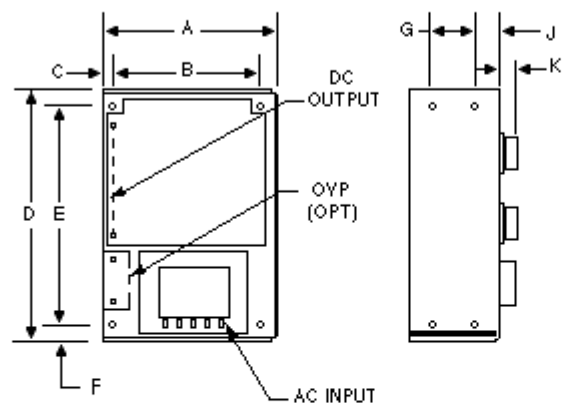

BB Case

Overall Size: 7.00" x 4.88" x 2.95"

177.80mm x 123.95mm x 74.93mm

Weight 4 lbs.

	INCH	mm
A	4.87	123.70
B	4.125	104.78
C	0.25	6.35
D	7.00	177.80
E	6.250	158.75
F	0.50	12.70
G	1.250	31.75
H	2.50	63.50
J	0.75	19.05
K	0.450	11.43
L	0.665	16.89
M	1.02	26.03
N	2.85	72.39