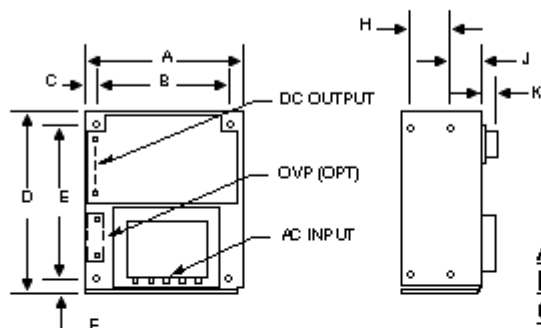

C Case

Overall Size: 5.62" x 4.87" x 2.95"
142.75mm x 123.70mm x 74.93mm

Weight 4 lbs.

	INCH	mm
A	4.87	123.70
B	4.125	104.78
C	0.25	6.35
D	5.62	142.75
E	4.875	123.83
F	0.50	12.70
G	2.50	63.50
H	1.250	31.75
J	0.75	19.05
K	0.450	11.43
L	2.85	72.39
M	1.025	26.04
N	0.665	16.89