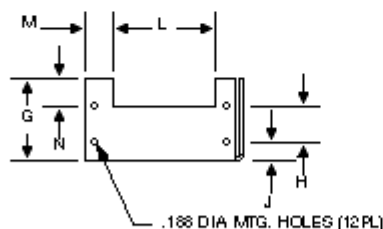

C Case

Overall Size: 5.62" x 4.87" x 2.95"
142.75mm x 123.70mm x 74.93mm

Weight 4 lbs.

	INCH	mm
A	4.87	123.70
B	4.125	104.78
C	0.25	6.35
D	5.62	142.75
E	4.875	123.83
F	0.50	12.70
G	2.50	63.50
H	1.250	31.75
J	0.75	19.05
K	0.450	11.43
L	2.85	72.39
M	1.025	26.04
N	0.665	16.89