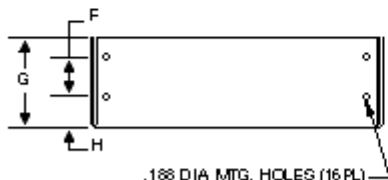

D Case

Overall Size: 9.00" x 4.87" x 3.28"
228.60mm x 123.70mm x 83.83mm
Weight 7.5 lbs.

	INCH	mm
A	9.00	228.60
B	8.000	203.20
C	0.50	12.70
D	4.87	123.70
E	4.125	104.78
F	1.250	31.75
G	2.75	69.85
H	0.75	19.05
J	0.450	11.43