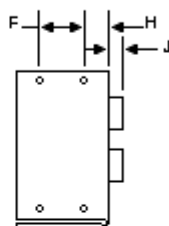

D Case

Overall Size: 9.00" x 4.87" x 3.28"
228.60mm x 123.70mm x 83.83mm
Weight 7.5 lbs.

	INCH	mm
A	9.00	228.60
B	8.000	203.20
C	0.50	12.70
D	4.87	123.70
E	4.125	104.78
F	1.250	31.75
G	2.75	69.85
H	0.75	19.05
J	0.450	11.43