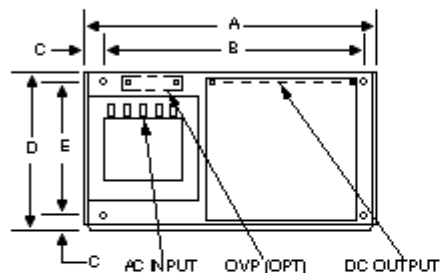

D Case

Overall Size: 9.00" x 4.87" x 3.28"
228.60mm x 123.70mm x 83.83mm
Weight 7.5 lbs.

	INCH	mm
A	9.00	228.60
B	8.000	203.20
C	0.50	12.70
D	4.87	123.70
E	4.125	104.78
F	1.250	31.75
G	2.75	69.85
H	0.75	19.05
J	0.450	11.43