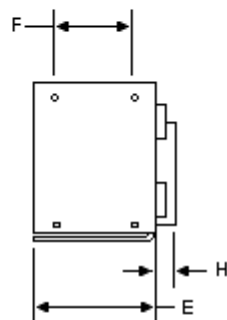

DCC Case

Overall Size: 15.00" x 4.88" x 4.55"

381mm x 123.95mm x 115.57mm

Weight 12 lbs.

.188 Dia. Mtg. Holes (16 Places)

	INCH	mm
A	15.00	381.00
B	14.00	355.60
C	4.88	123.95
D	4.13	104.90
E	3.75	95.25
F	2.50	63.50
G	0.50	12.70
H	0.80	20.32