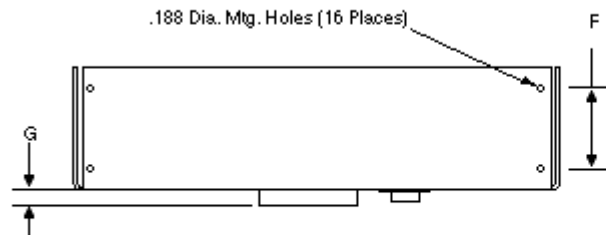

DCC Case

Overall Size: 15.00" x 4.88" x 4.55"

381mm x 123.95mm x 115.57mm

Weight 12 lbs.

.188 Dia. Mtg. Holes (16 Places)

	INCH	mm
A	15.00	381.00
B	14.00	355.60
C	4.88	123.95
D	4.13	104.90
E	3.75	95.25
F	2.50	63.50
G	0.50	12.70
H	0.80	20.32