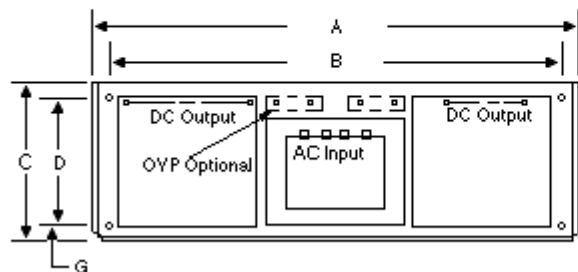

DCC Case

Overall Size: 15.00" x 4.88" x 4.55"

381mm x 123.95mm x 115.57mm

Weight 12 lbs.

.188 Dia. Mtg. Holes (16 Places)

	INCH	mm
A	15.00	381.00
B	14.00	355.60
C	4.88	123.95
D	4.13	104.90
E	3.75	95.25
F	2.50	63.50
G	0.50	12.70
H	0.80	20.32