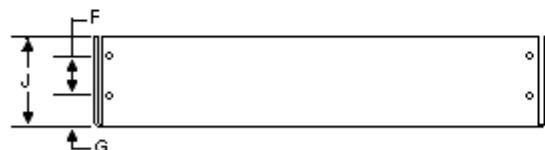

## E Case

Overall Size: 14.00" x 4.87" x 3.53"  
355.60mm x 123.70mm x 89.66mm  
Weight 10 lbs.

	<u>INCH</u>	<u>mm</u>
A	14.00	355.60
B	13.000	330.20
C	4.87	123.70
D	4.125	104.78
E	0.50	12.70
F	1.250	31.75
G	0.75	19.05
H	0.650	16.51
J	2.75	69.85