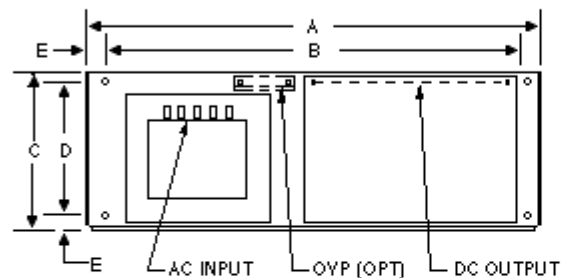

## E Case

Overall Size: 14.00" x 4.87" x 3.53"  
355.60mm x 123.70mm x 89.66mm  
Weight 10 lbs.

	<u>INCH</u>	<u>mm</u>
A	14.00	355.60
B	13.000	330.20
C	4.87	123.70
D	4.125	104.78
E	0.50	12.70
F	1.250	31.75
G	0.75	19.05
H	0.650	16.51
J	2.75	69.85