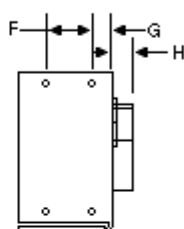

## E Case

Overall Size: 14.00" x 4.87" x 3.53"  
355.60mm x 123.70mm x 89.66mm  
Weight 10 lbs.

	<u>INCH</u>	<u>mm</u>
A	14.00	355.60
B	13.000	330.20
C	4.87	123.70
D	4.125	104.78
E	0.50	12.70
F	1.250	31.75
G	0.75	19.05
H	0.650	16.51
J	2.75	69.85

AT 3.0/ 5 AMPS FOR 1000 VOLT