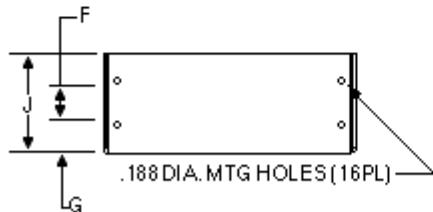

N Case

Overall Size: 7.00" x 4.87" x 3.20"
177.80mm x 123.70mm x 81.28mm
Weight 6 lbs.

	INCH	mm
A	7.00	177.80
B	6.250	158.75
C	4.87	123.70
D	4.125	104.78
E	0.50	12.70
F	1.250	31.75
G	0.75	19.05
H	0.450	11.43
J	2.75	69.85
K	0.38	6.35
L	0.640	16.26
M	3.345	84.96
N	1.00	25.40