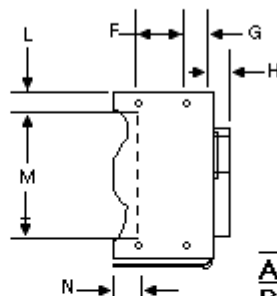

N Case

Overall Size: 7.00" x 4.87" x 3.20"
177.80mm x 123.70mm x 81.28mm
Weight 6 lbs.

	INCH	mm
A	7.00	177.80
B	6.250	158.75
C	4.87	123.70
D	4.125	104.78
E	0.50	12.70
F	1.250	31.75
G	0.75	19.05
H	0.450	11.43
J	2.75	69.85
K	0.38	6.35
L	0.640	16.26
M	3.345	84.96
N	1.00	25.40