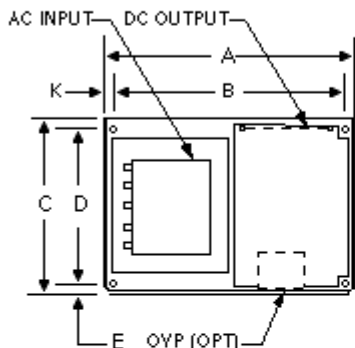

N Case

Overall Size: 7.00" x 4.87" x 3.20"
177.80mm x 123.70mm x 81.28mm
Weight 6 lbs.

	INCH	mm
A	7.00	177.80
B	6.250	158.75
C	4.87	123.70
D	4.125	104.78
E	0.50	12.70
F	1.250	31.75
G	0.75	19.05
H	0.450	11.43
J	2.75	69.85
K	0.38	6.35
L	0.640	16.26
M	3.345	84.96
N	1.00	25.40