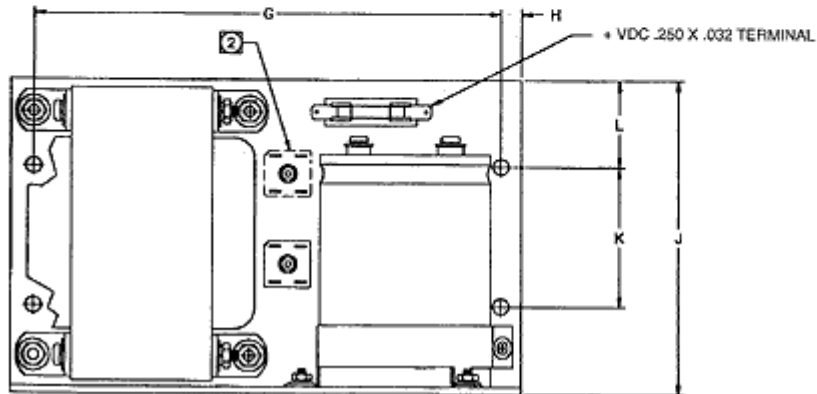

IP500U Case

Overall Size: 9.00" x 5.62" x 4.62"
228.60mm x 142.75mm x 117.35mm
Weight 18 lbs.

Note:

- ② Optional location for additional Rectifier

.281 DIA MTG HOLES (8X)

	INCH	mm
A	9.00	228.6
B	8.25	209.55
C	.37	9.40
D	4.62	117.35
E	3.750	95.25
F	.38	9.65
G	8.240	209.30
H	.35	8.89
J	5.62	142.75
K	2.500	63.50
L	1.56	39.62