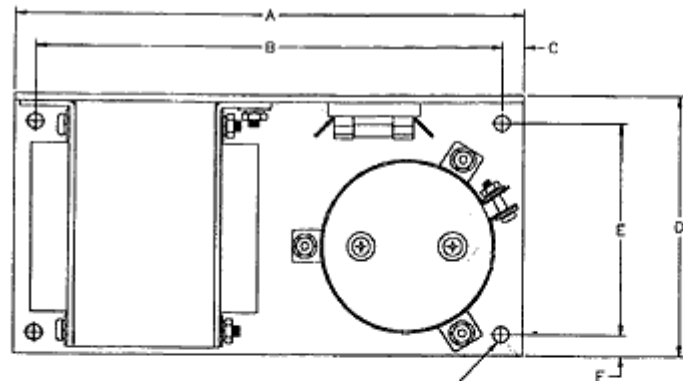

IP500U Case

Overall Size: 9.00" x 5.62" x 4.62"
228.60mm x 142.75mm x 117.35mm
Weight 18 lbs.

Note:

- ② Optional location for additional Rectifier

.281 DIA MTG HOLES (8X)

	INCH	mm
A	9.00	228.6
B	8.25	209.55
C	.37	9.40
D	4.62	117.35
E	3.750	95.25
F	.38	9.65
G	8.240	209.30
H	.35	8.89
J	5.62	142.75
K	2.500	63.50
L	1.56	39.62