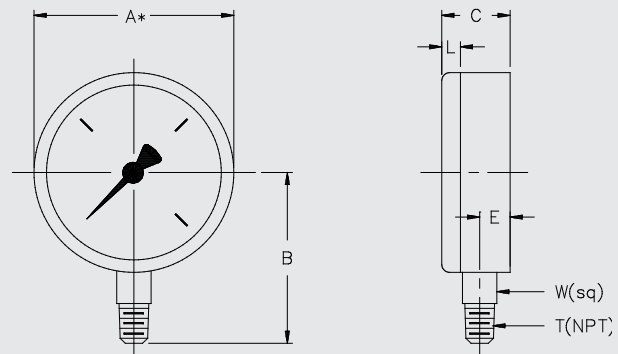

Material: copper alloy

1/4" NPT lower mount (LM)

Movement

Copper alloy

Dial

White aluminum with stop pin; black and red lettering

Pointer

Black aluminum

(not all options are UL or FM approved)

- Brass restrictor
- Black-painted steel case
- Custom dial layout
- Other dual scales in combination with psi are available:
bar, kPa, MPa, kg/cm²

Dimensions

Size		A	B	C	E	L	T	W	Weight
4"	mm	100	71	30	11.5	3.75		14	
	in	4.0	2.79	1.18	0.45	0.15	1/4"	0.55	0.35 lb.