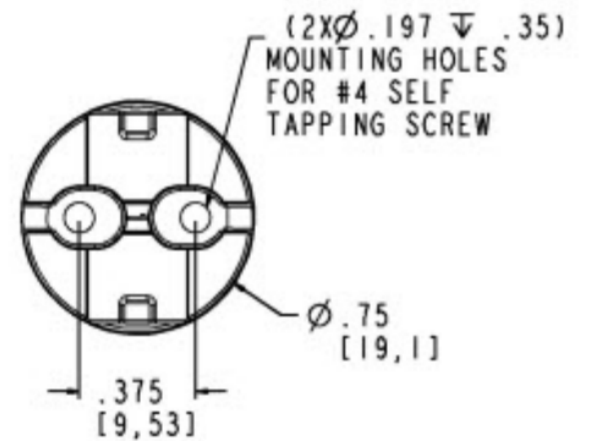

LEADWIRE 15.0[381] LONG
24 AWG PTFE COATED

ASCO VALVE FLORHAM PARK, NJ 70932 DATE: FEBRUARY 2010	PART NUMBER: 411L1124HV http://www.ascovalve.com (c) 2010 ASCO Valve Inc
DIMENSIONS ARE IN INCHES, MM IN BRACKETS DRAWING IS FOR REFERENCE ONLY	