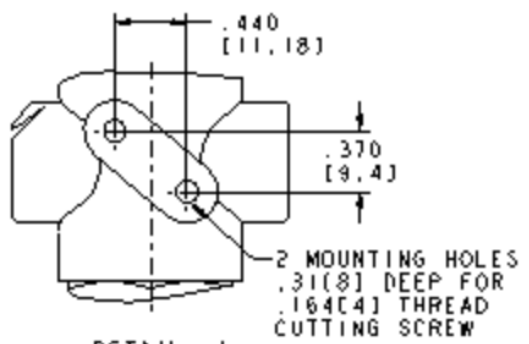

SEE DETAIL A

DETAIL A
 SCALE 2:000

ASCO VALVE FLORHAM PARK, NJ 70932 DATE: SEPTEMBER 2001	PART NUMBER: 83206172 http://www.ascovalve.com (c) 2001 ASCO Valve Inc.
DIMENSIONS ARE IN INCHES, MM IN BRACKETS DRAWING IS FOR REFERENCE ONLY	