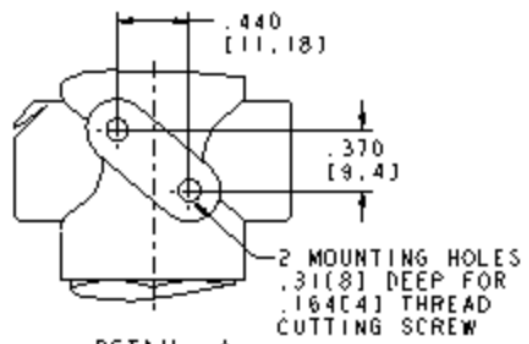

SEE DETAIL A

DETAIL A  
 SCALE 2 000

ASCO VALVE FLORHAM PARK, NJ 70932 DATE: SEPTEMBER 2001	PART NUMBER: 83206192 <a href="http://www.ascovalve.com">http://www.ascovalve.com</a> (c) 2001 ASCO Valve Inc.
--	--

DIMENSIONS ARE IN INCHES, MM IN BRACKETS  
 DRAWING IS FOR REFERENCE ONLY