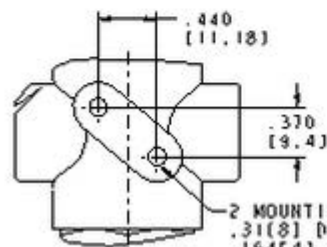

SEE DETAIL A

2 MOUNTING HOLES
.31(8) DEEP FOR
.164(4) THREAD
CUTTING SCREW

DETAIL A
SCALE 2:000

<p>ASCO VALVE FLORHAM PARK, NJ 70932 DATE: SEPTEMBER 2001</p>	<p>PART NUMBER: 83206176 http://www.ascovalve.com (c) 2001 ASCO Valve Inc.</p>
---	---

DIMENSIONS ARE IN INCHES, MM IN BRACKETS
DRAWING IS FOR REFERENCE ONLY