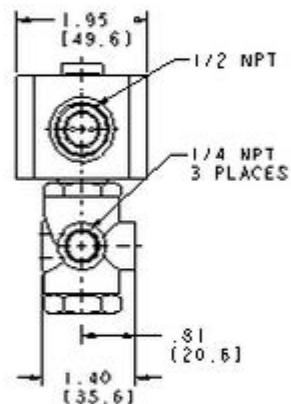

SEE DETAIL A

2 MOUNTING HOLES
.31(8) DEEP FOR
.164(4) THREAD
CUTTING SCREW

DETAIL A
SCALE 2:000

<p>ASCO VALVE FLORHAM PARK, NJ 70932 DATE: SEPTEMBER 2001</p>	<p>PART NUMBER: 83206176 http://www.ascovalve.com (c) 2001 ASCO Valve Inc.</p>
---	---

DIMENSIONS ARE IN INCHES, MM IN BRACKETS
DRAWING IS FOR REFERENCE ONLY