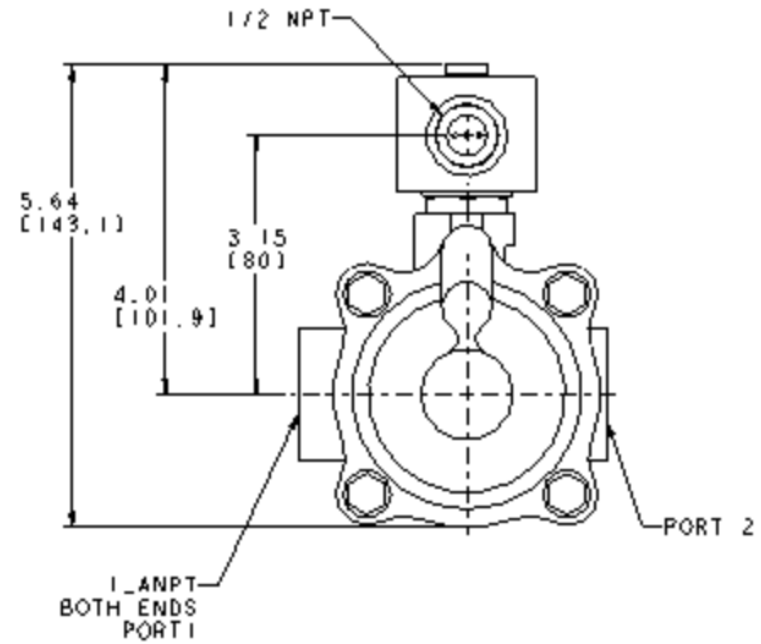

1.00  
[25.4]  
1.47  
[37.3]

2.75  
[69.9]  
1.89  
[48]

3.36  
[85.3]

ASCO VALVE FLORHAM PARK, NJ 70932 DATE: SEPTEMBER 2001	PART NUMBER: 821064 <a href="http://www.ascovalve.com">http://www.ascovalve.com</a> (c) 2001 ASCO Valve Inc.
--	--

DIMENSIONS ARE IN INCHES, MM IN BRACKETS  
DRAWING IS FOR REFERENCE ONLY