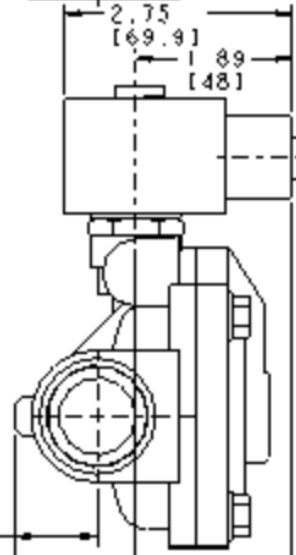

1.00  
[25.4]  
1.47  
[37.3]

2.75  
[69.9]  
1.89  
[48]

3.36  
[85.3]

ASCO VALVE FLORHAM PARK, NJ 70932 DATE: SEPTEMBER 2001	PART NUMBER: 821064 <a href="http://www.ascovalve.com">http://www.ascovalve.com</a> (c) 2001 ASCO Valve Inc.
--	--

DIMENSIONS ARE IN INCHES, MM IN BRACKETS  
DRAWING IS FOR REFERENCE ONLY