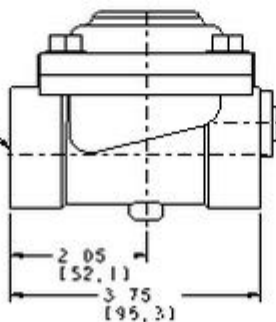

1.5 NPT
BOTH ENDS

ASCO VALVE FLORHAM PARK, NJ 70932 DATE: SEPTEMBER 2001	PART NUMBER: 822167 http://www.ascovalve.com (c) 2001 ASCO Valve Inc.
--	--

DIMENSIONS ARE IN INCHES, MM IN BRACKETS
DRAWING IS FOR REFERENCE ONLY