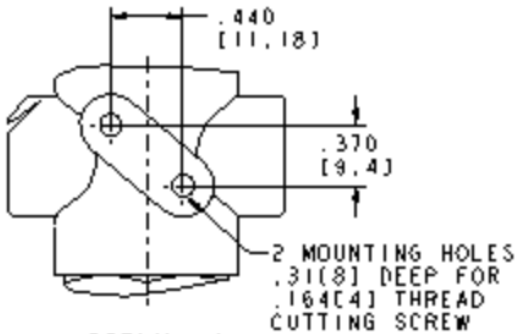

SEE DETAIL A

DETAIL A
 SCALE 2:000

ASCO VALVE FLORHAM PARK, NJ 70932 DATE: SEPTEMBER 2001	PART NUMBER: 83206172 http://www.ascovalve.com (c) 2001 ASCO Valve Inc.
--	--

DIMENSIONS ARE IN INCHES, MM IN BRACKETS
 DRAWING IS FOR REFERENCE ONLY