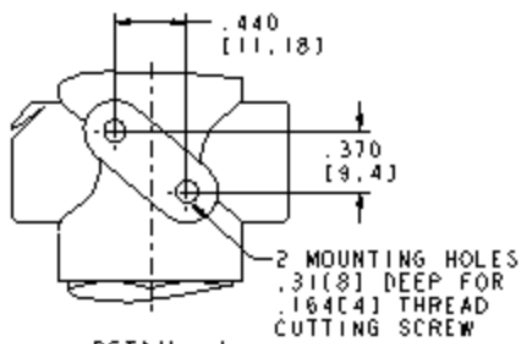

SEE DETAIL A

DETAIL A
SCALE 2:000

ASCO VALVE FLORHAM PARK, NJ 70932 DATE: SEPTEMBER 2001	PART NUMBER: 83206186 http://www.ascovalve.com (c) 2001 ASCO Valve Inc.
--	--

DIMENSIONS ARE IN INCHES, MM IN BRACKETS
DRAWING IS FOR REFERENCE ONLY