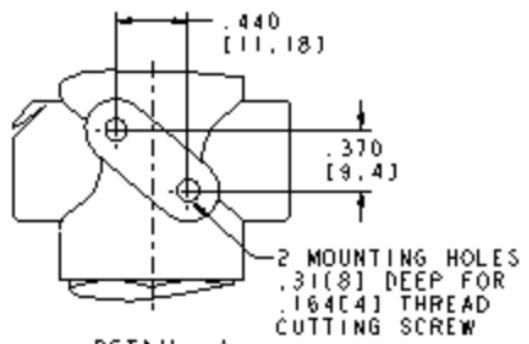

SEE DETAIL A

DETAIL A
 SCALE 2 000

ASCO VALVE FLORHAM PARK, NJ 70932 DATE: SEPTEMBER 2001	PART NUMBER: 83206188 http://www.ascovalve.com (c) 2001 ASCO Valve Inc.
DIMENSIONS ARE IN INCHES, MM IN BRACKETS DRAWING IS FOR REFERENCE ONLY	