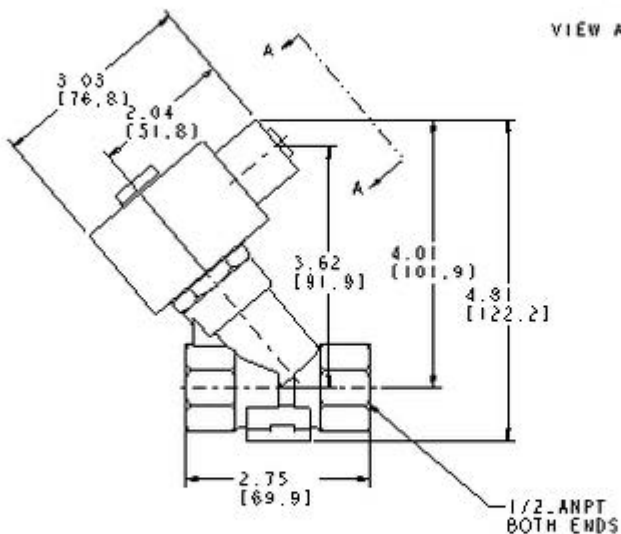

VIEW A-A

ASCO VALVE	PART NUMBER: 8222647
FLORHAM PARK, NJ 70932	http://www.ascovalve.com
DATE: SEPTEMBER 2001	(c) 2001 ASCO Valve Inc.

DIMENSIONS ARE IN INCHES, MM IN BRACKETS
DRAWING IS FOR REFERENCE ONLY