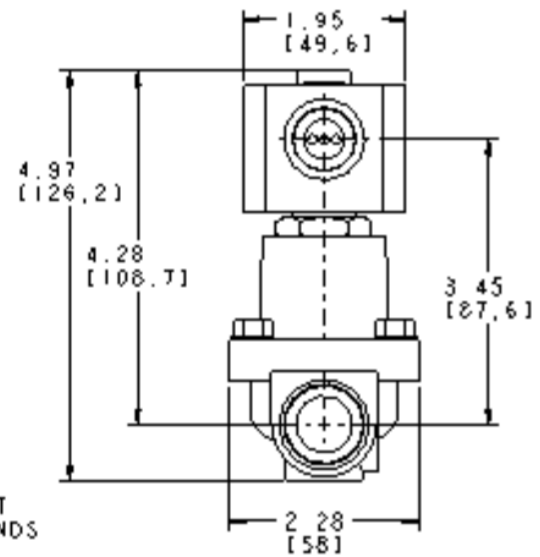

3/4" NPT
BOTH ENDS

ASCO VALVE	PART NUMBER: 822263
FLORHAM PARK, NJ 70932	http://www.ascovalve.com
DATE: SEPTEMBER 2001	(c) 2001 ASCO Valve Inc.

DIMENSIONS ARE IN INCHES, MM IN BRACKETS
DRAWING IS FOR REFERENCE ONLY